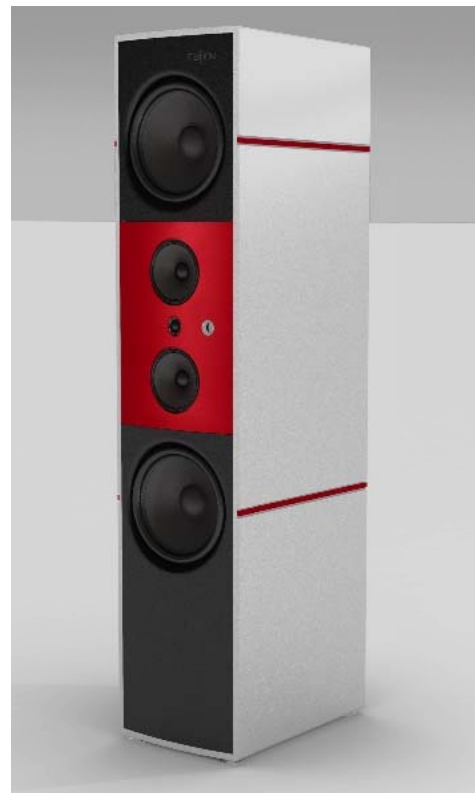

STENHEIM

SWISS MADE AUDIO EXCELLENCE

INVITATION WORLD PREMIERE

Stenheim has the pleasure of inviting you to discover the REFERENCE range at the world premiere of its launch at High End 2014 in Munich.

This speaker was created in pure and well-studied lines to create not only a superb look, but unparalleled sound rendition, based on the concept behind the already well-reputed Alumine. It will enthral future owners with its exceptional musicality, its three-dimensional space, and vibrantly alive, natural soundstage. Then there's its flawless rendering of any genre of music, along with impressive sound levels from the deepest bass to the highest notes. The Reference is also distinct in its exceptional ease-of-use, thanks to remote operation of the MTM couple (medium tweeter) diffusion angle.